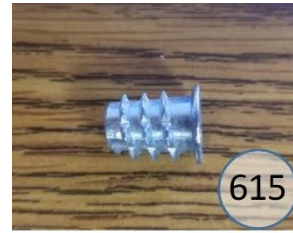

765-04-05-96

Call Out	Description
● (Red)	Blown Fiber
● (Yellow)	Cushion Chaise Pad - top Pad
● (Green)	Cushion Foam
● (Orange)	KD Component
● (Blue)	Cover

Signature
DESIGN
BY **ASHLEY**®

WNK: Eff to 04/23/25
US: Eff to 04/19/25

WNK: Eff to 04/23/25
US: Eff to 04/19/25

Signature
DESIGN
BY ASHLEY®

32318RP

480

WNK: Eff from 04/23/25
US: Eff from 04/19/25

653

654

Signature
DESIGN
BY **ASHLEY**®