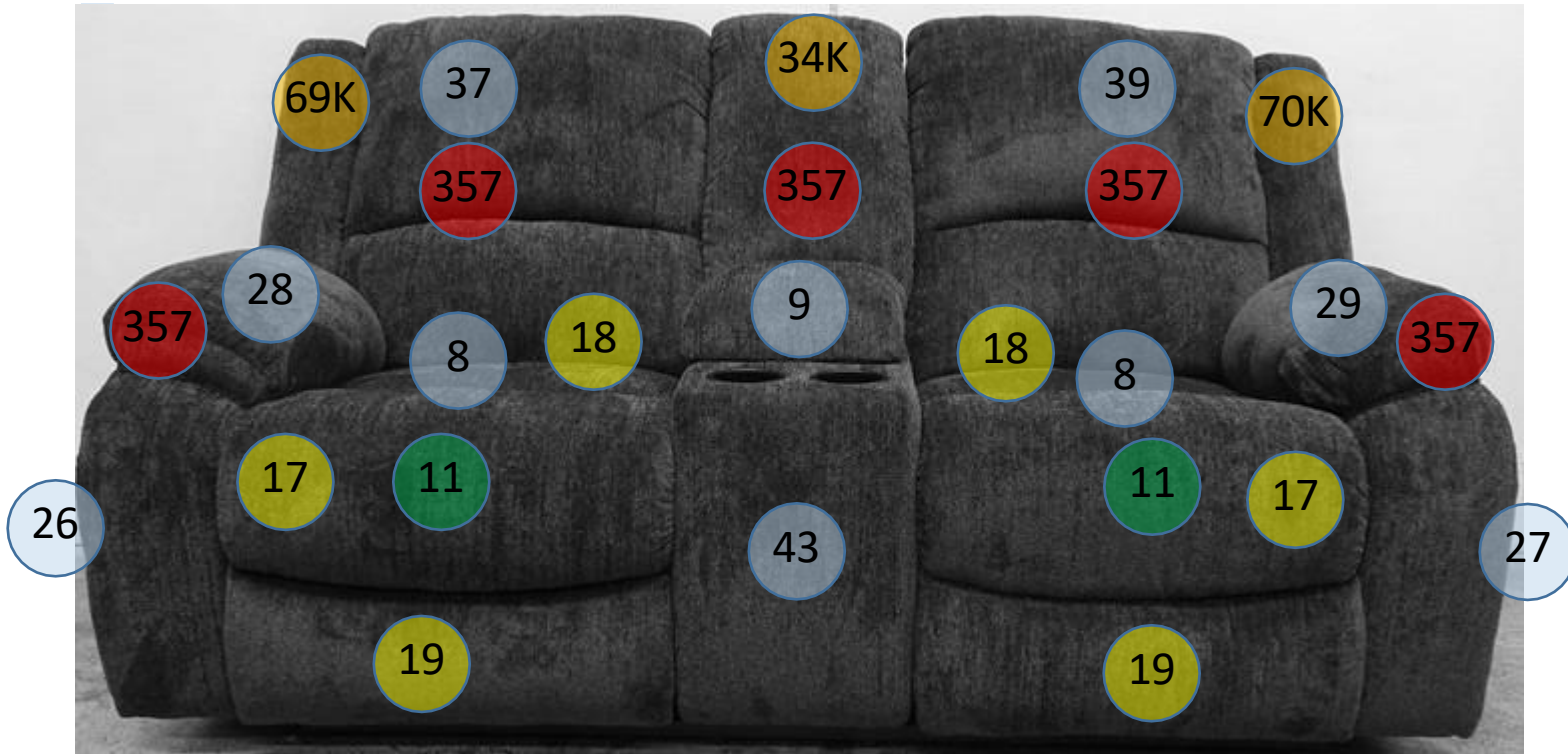

765-04-05-96

Call Out	Description
● (Red)	Blown Fiber
● (Yellow)	Cushion Chaise Pad - top Pad
● (Green)	Cushion Foam
● (Orange)	KD Component
● (Blue)	Cover

Signature
DESIGN
BY **ASHLEY**®

WNK: Eff to 04/23/25
US: Eff to 04/19/25

WNK: Eff to 04/23/25
US: Eff to 04/19/25

Signature
DESIGN
BY ASHLEY®

32318RP

480

WNK: Eff from 04/23/25
US: Eff from 04/19/25

653

654

Signature
DESIGN
BY **ASHLEY**®