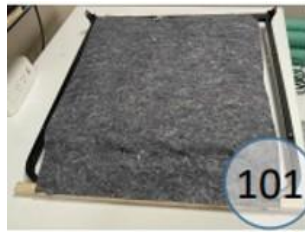

765-04-05-96

Call Out	Description
● (Red)	Blown Fiber
● (Yellow)	Cushion Chaise Pad - top Pad
● (Green)	Cushion Foam
● (Orange)	KD Component
● (Blue)	Cover

Signature
DESIGN
BY **ASHLEY**®

WNK: Eff to 04/23/25
US: Eff to 04/19/25